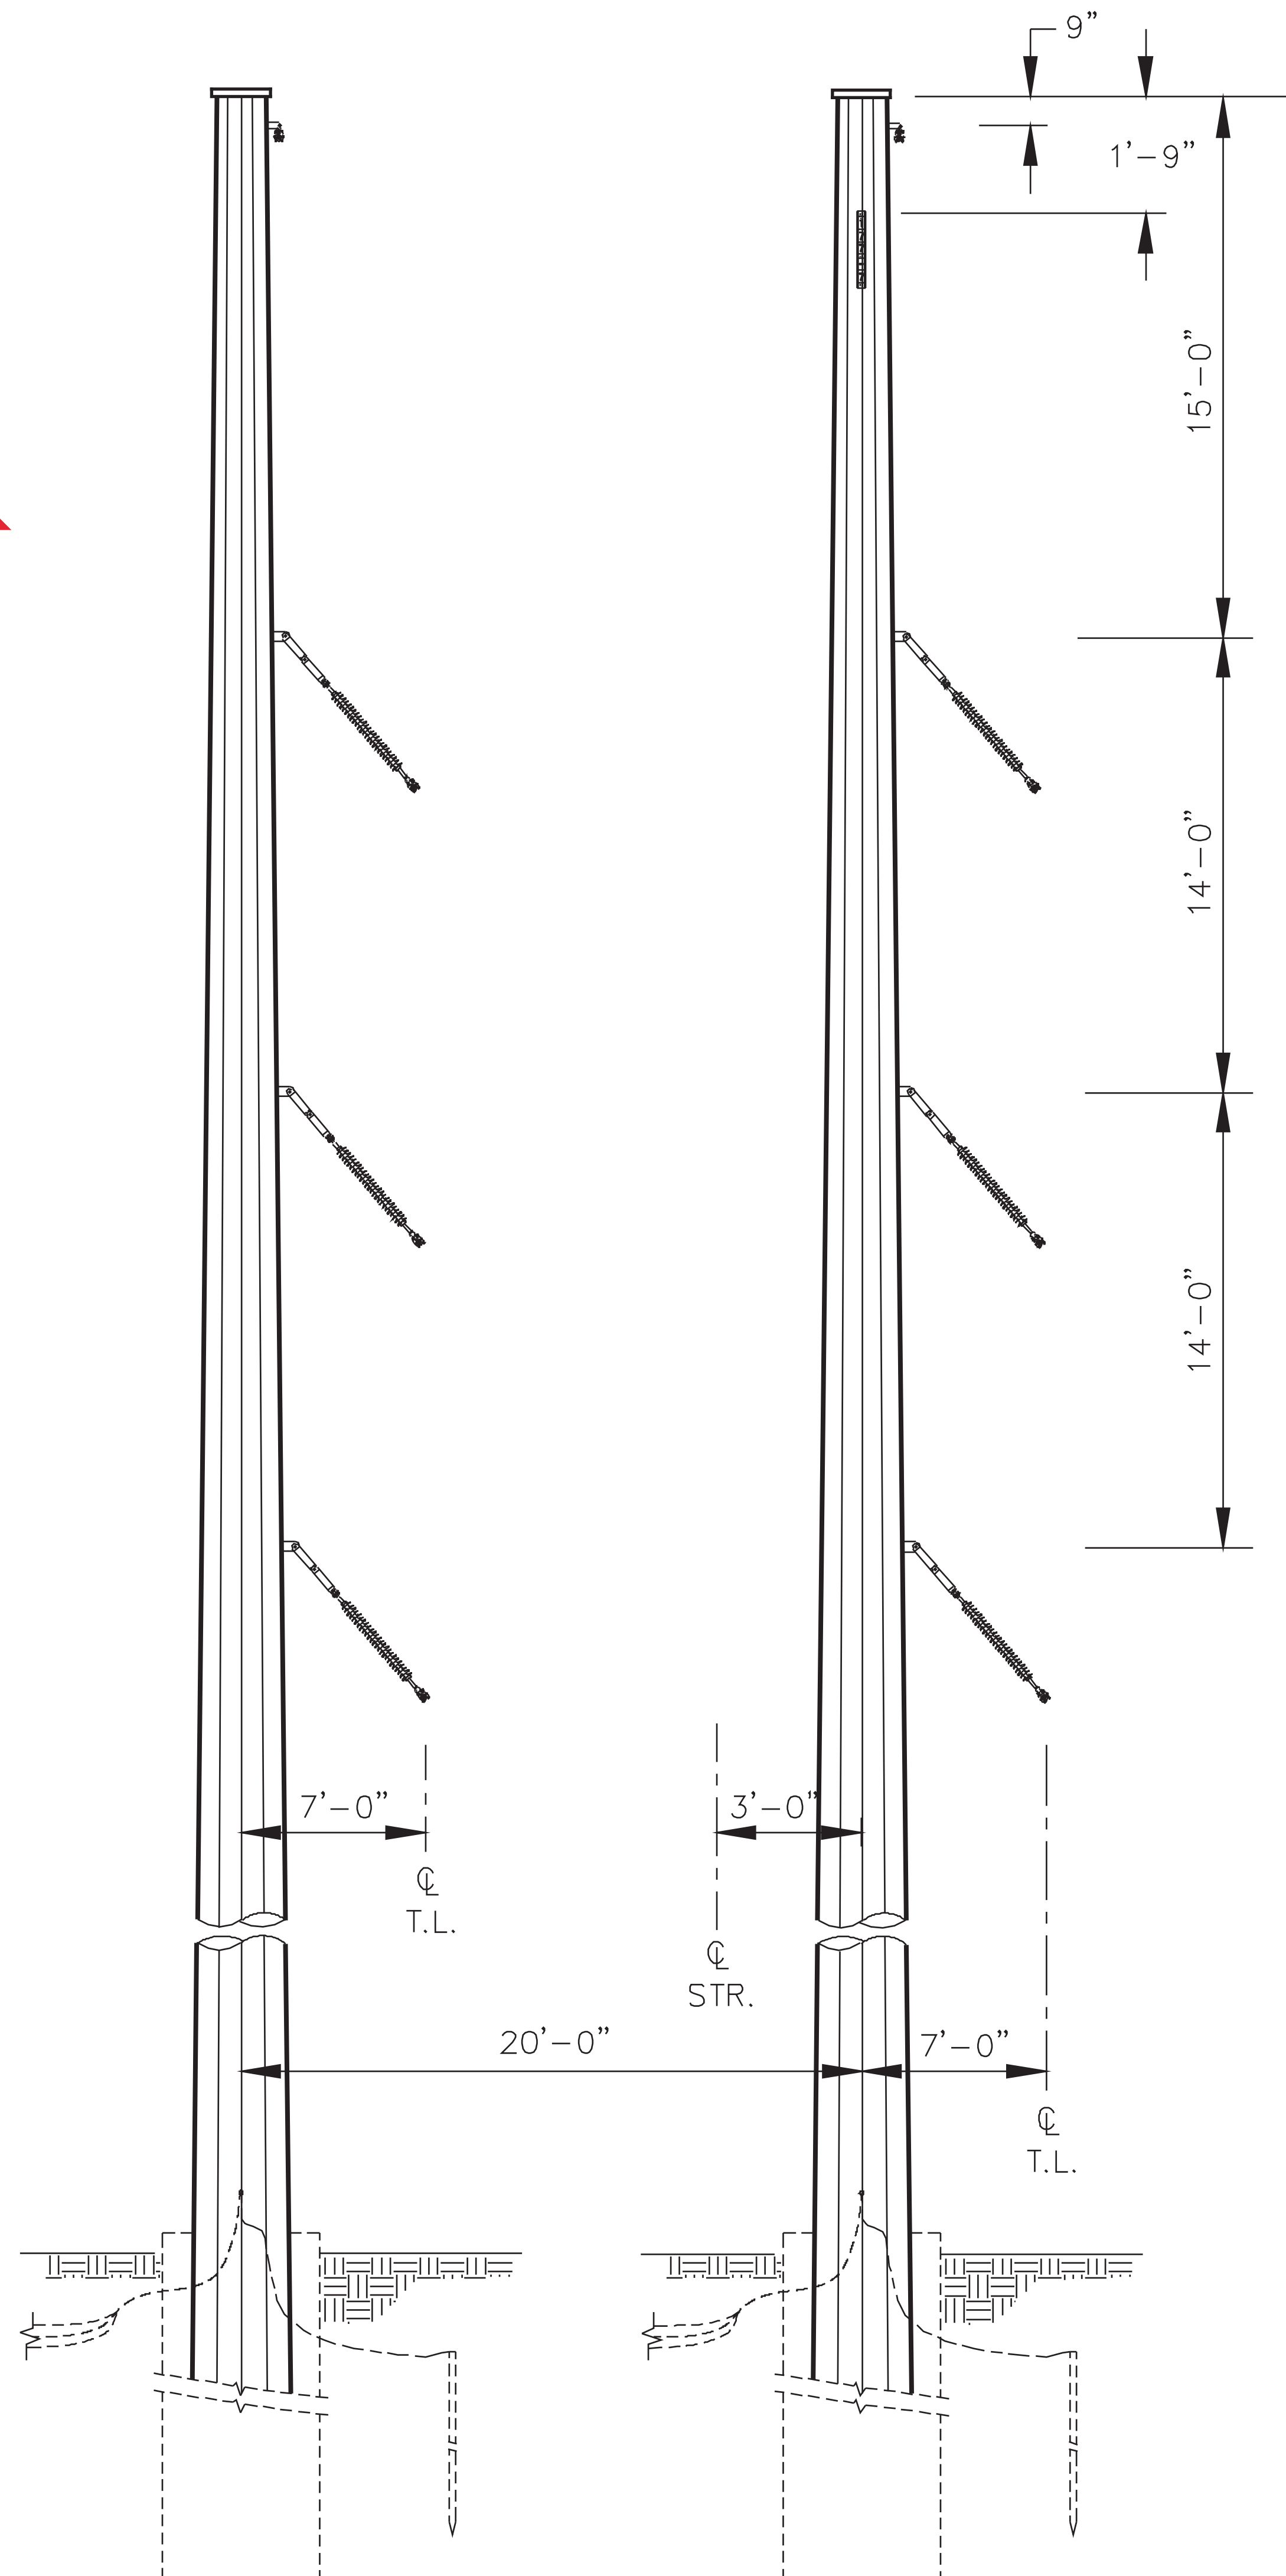

Typical Structure

WE POWER LIFE

Typical
138-kV
Angle
Structure

At Entergy Texas, we have a simple set of values: Focus on our customers, treat people with respect and act with integrity. Our project construction plan will be developed with you, our valued customer, in mind. Once work begins, we will work safely during reasonable hours with as little inconvenience to you as possible.