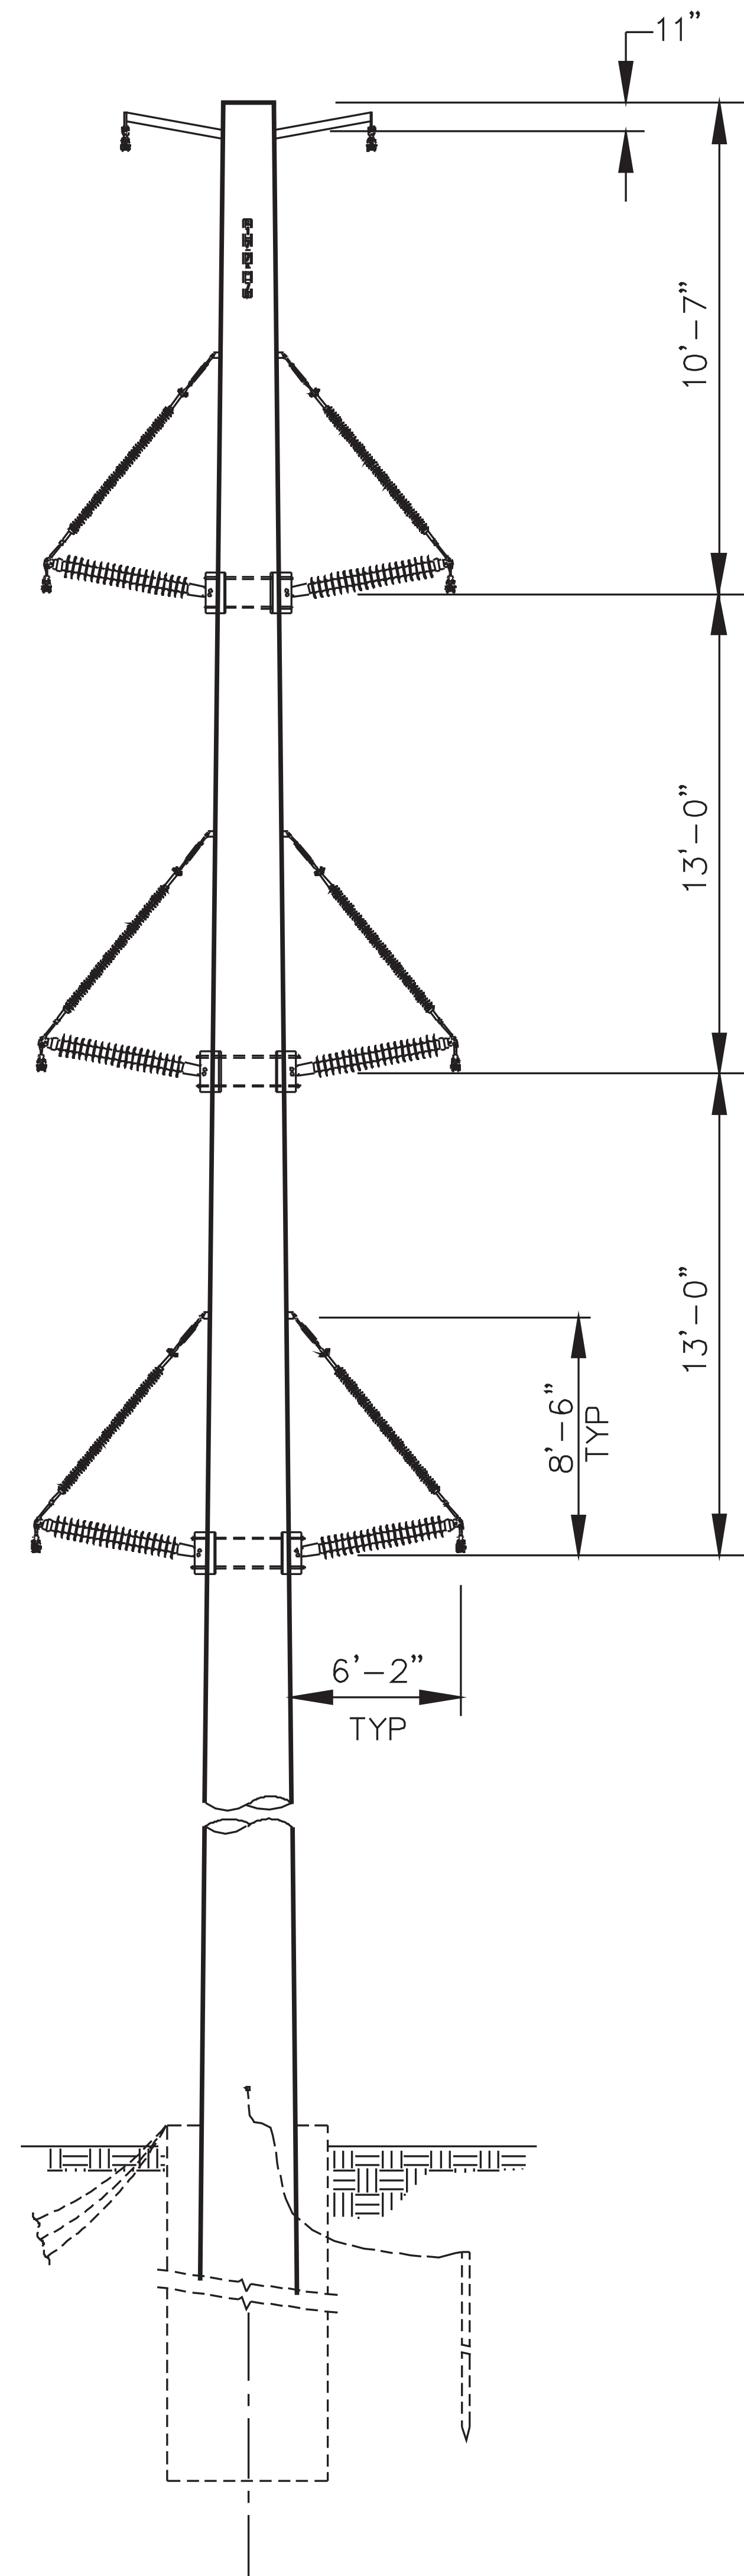

Typical Structure

WE POWER LIFE

Typical
138-kV
Tangent
Structure

At Entergy Texas, we have a simple set of values: Focus on our customers, treat people with respect and act with integrity. Our project construction plan will be developed with you, our valued customer, in mind. Once work begins, we will work safely during reasonable hours with as little inconvenience to you as possible.