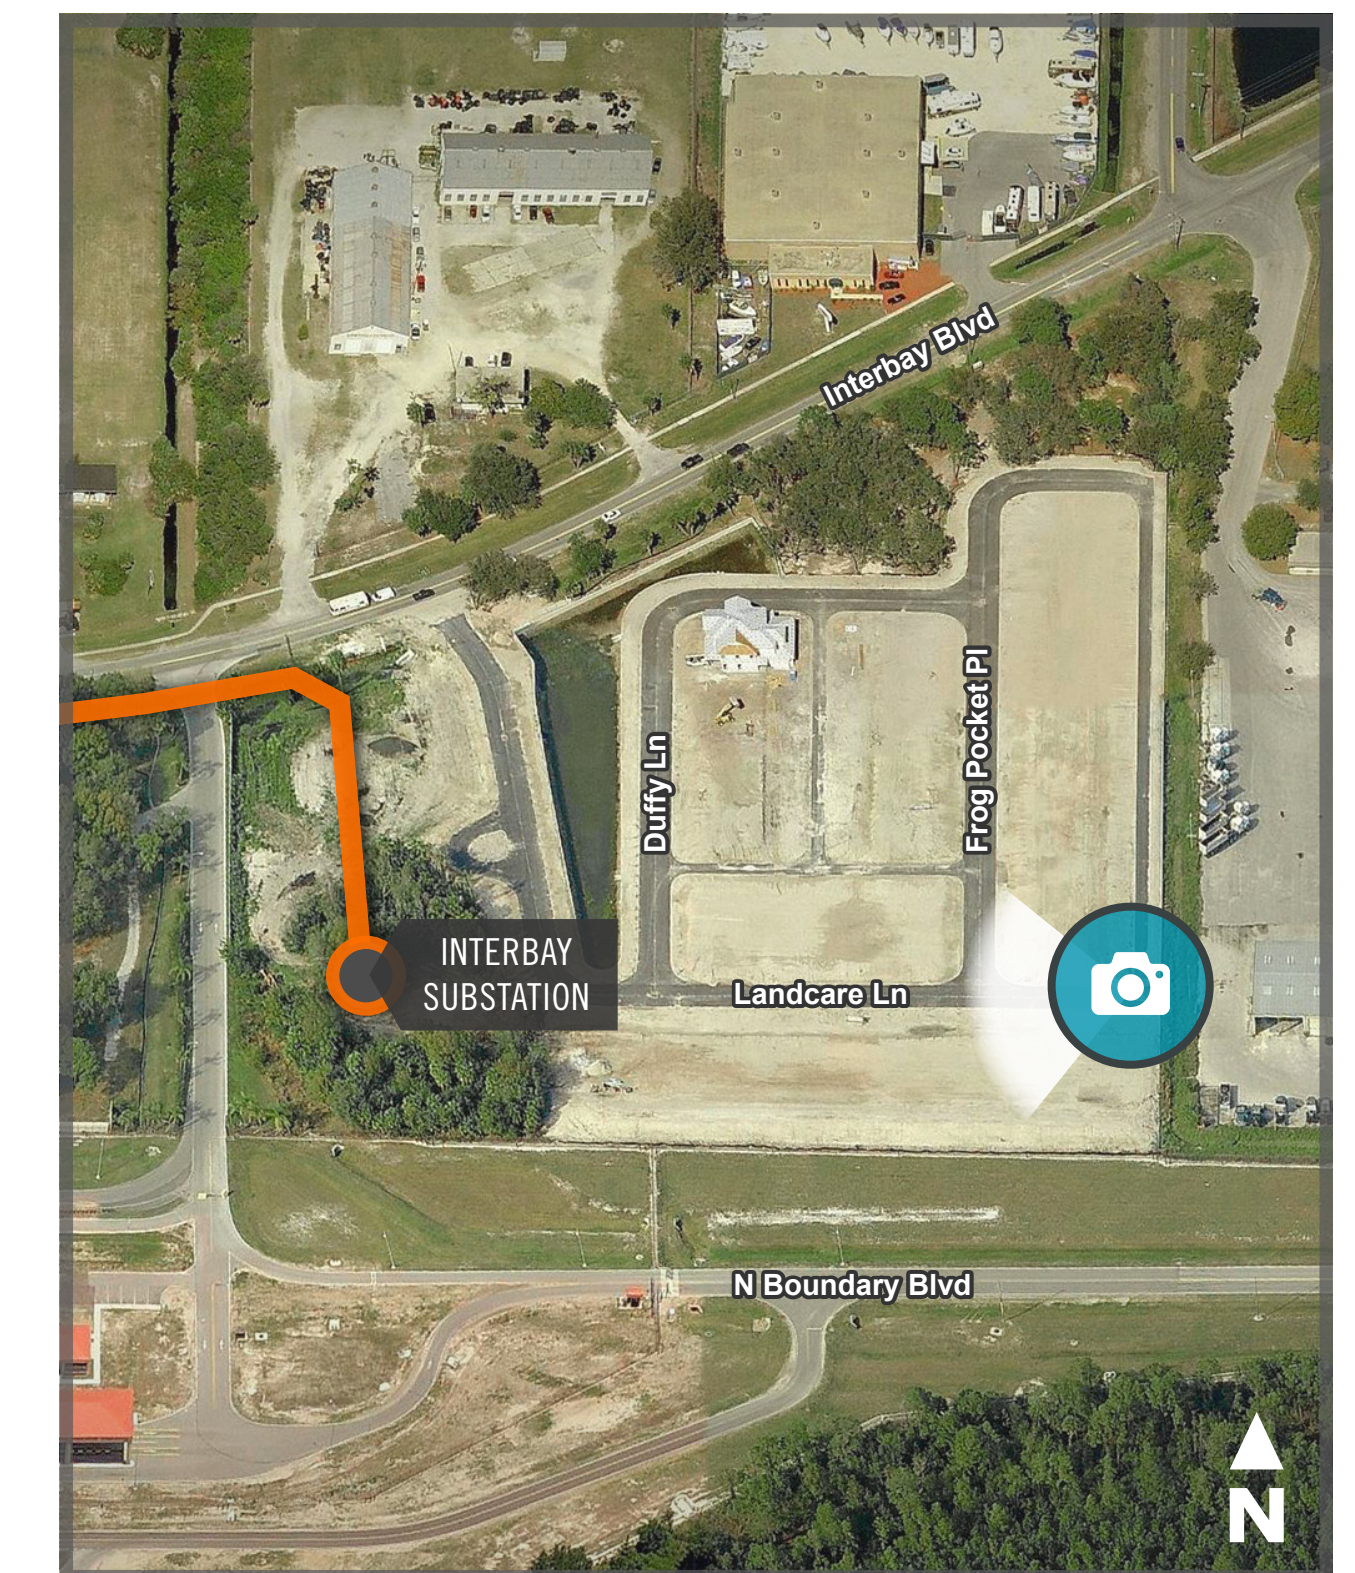

PHOTO SIMULATION VIEWPOINT 6

DATE: 12/16/15

TIME: 12:51 PM

LOOKING: West

EXISTING CONDITIONS

PROPOSED CONDITIONS

Photo simulations are for discussion purposes only. Final design may change pending public and regulatory review.

LEGEND :

-  Proposed 69 kV Transmission Line
-  Photo Location

INTERBAY SUBSTATION AND 69 kV TRANSMISSION LINE PROJECT