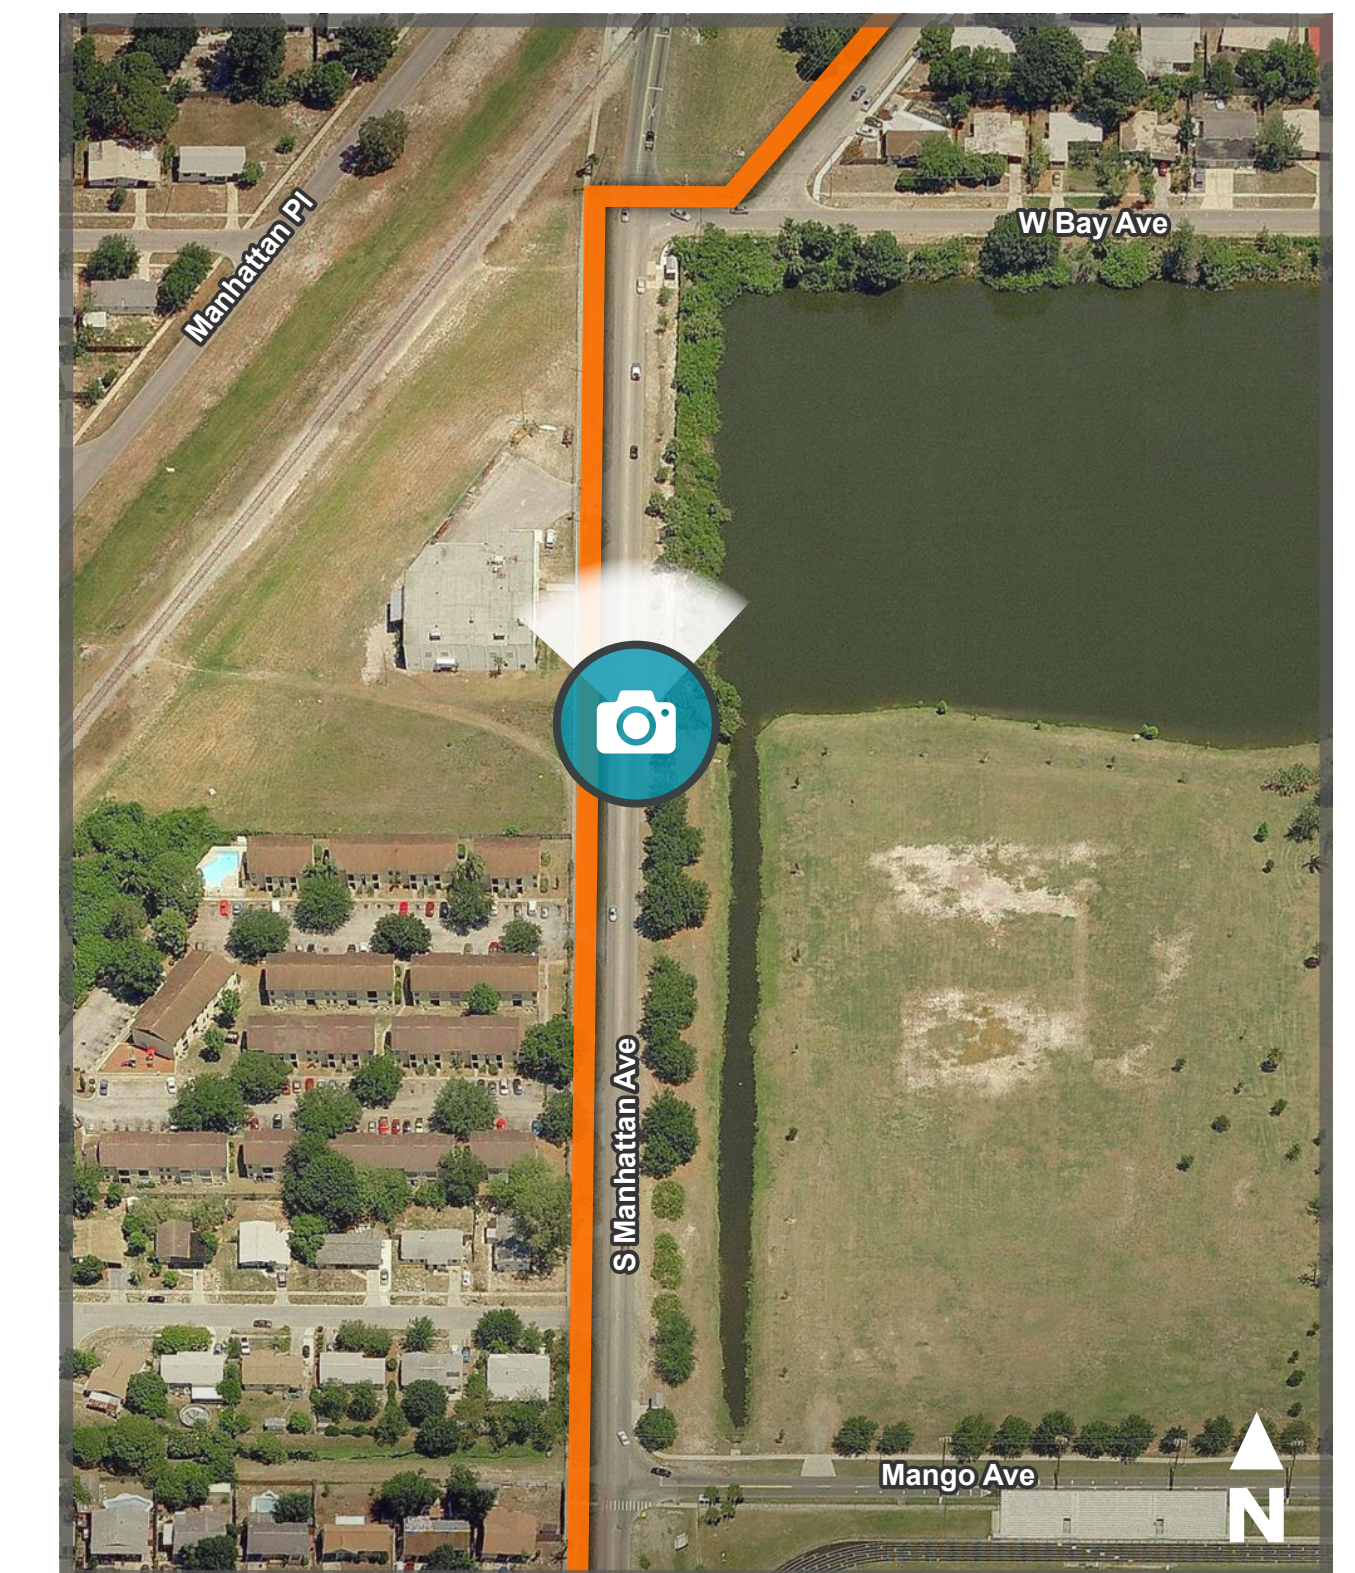

# PHOTO SIMULATION VIEWPOINT 3

DATE: 12/16/15

TIME: 11:22 AM

LOOKING: North

EXISTING CONDITIONS

PROPOSED CONDITIONS

Photo simulations are for discussion purposes only. Final design may change pending public and regulatory review.

#### LEGEND :

— Proposed 69 kV Transmission Line

📷 Photo Location

## INTERBAY SUBSTATION AND 69 kV TRANSMISSION LINE PROJECT